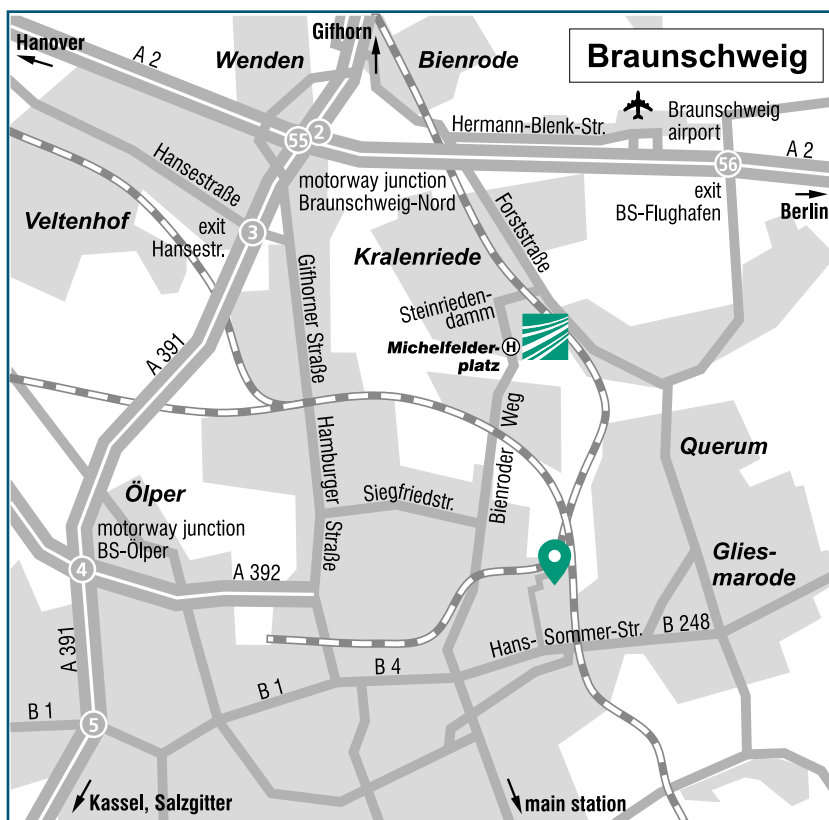

Directions

Your way to ZELUBA®

By car

Via the **A 2** freeway, at the **BS-Nord** junction take the **A 391** towards **Kassel/ Salzgitter/Braunschweig**, at the **BS-Ölper** junction take the **A 392** towards **Hamburger Straße**, exit at **Hamburger Straße**. At the exit turn right onto **Hamburger Straße**, then turn left onto the **B 4** and follow it. After the bus stop **Beethovenstraße** turn left into **Beethovenstraße**, at the end of the street turn right.

By Bus and tram from main station

From Braunschweig main station take bus line **411**, direction **Lamme, Lammer Busch**, to **Jasperallee**, continue with bus line **443**, direction **Querum, Duisburger Straße**, to **Beethovenstraße**. Cross **Hans-Sommer-Straße** (B 248) and follow **Beethovenstraße** on foot. Alternatively: Bus line **436**, direction **airport**, to bus stop **Am Bülden**. Follow the street **Am Bülden** to **Beethovenstraße**; approx. 9 minutes on foot to ZELUBA®.