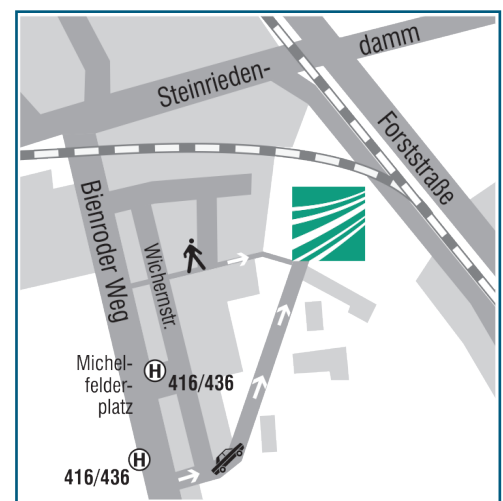

Directions

Your way to Fraunhofer WKI

By car

Leave A 2 motorway at **Braunschweig-Flughafen**, direction **Bienrode/Kralenriede** and take the second exit both in the first and in the second roundabout. At the next traffic lights, turn right into **Steinriedendamm**. Follow this road up to the pedestrian-controlled traffic lights near **Michelfelderplatz** and turn left here – follow signs to “**Fraunhofer**”.

By Bus and train from main station

At Braunschweig main station, take the bus line **436** (direction **Kralenriede**

Steinriedendamm) till bus stop **Michelfelderplatz**, then about 5 minutes on foot to the Fraunhofer WKI.

Alternative: take the bus line **419** (direction **Hauptbahnhof**) till bus stop **Jasperallee**, then bus line **416** (direction **Kralenriede Wartheweg**) till bus stop **Michelfelderplatz**.

By plane